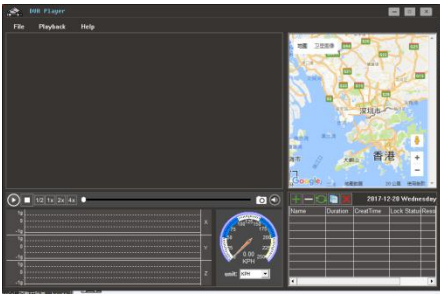

**Standard Package:**

**Optional Accessories:**

1. Shoulder Mount(Elongated clip)

2.Car Mount

3.Bullet camera

4.Mini CCD camera

5.GPS (internal)

6. Harness